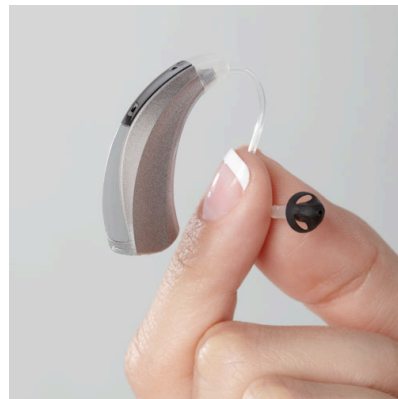

Product Images
(above and below)
from Starkey